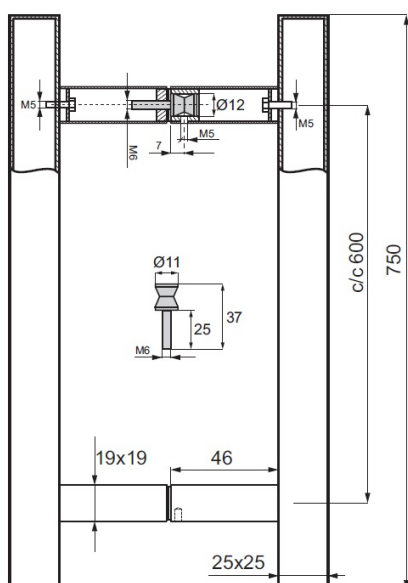

PRODUCT SHEET

Description:

Door Handle "Sava" SS304 Polished, 25x25x750mm, cc 600mm, 8-12mm Glass Thickness, Bore: $\varnothing 12$ mm

Item number:

17.87.075-0

Units	Box	Carton	HS Code	Barcode
Pair	1	5	8302415000	 5704866485432